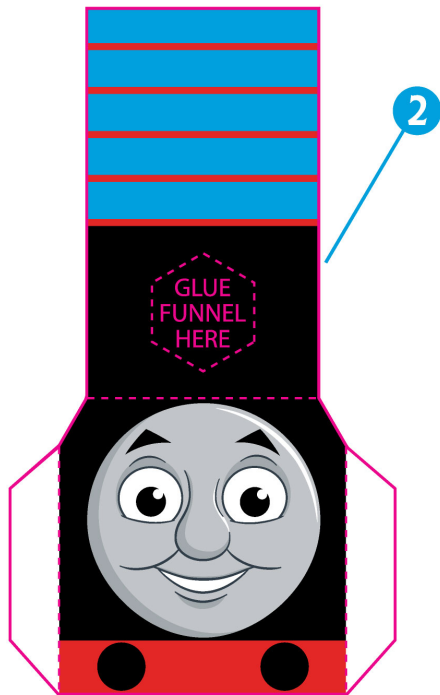

THOMAS PAPER ENGINE

Instructions: Cut along the solid magenta line and fold along the dotted lines. Use glue or tape to hold paper together.

©2020 Gullane (Thomas) Limited.

ADULT ASSISTANCE REQUIRED